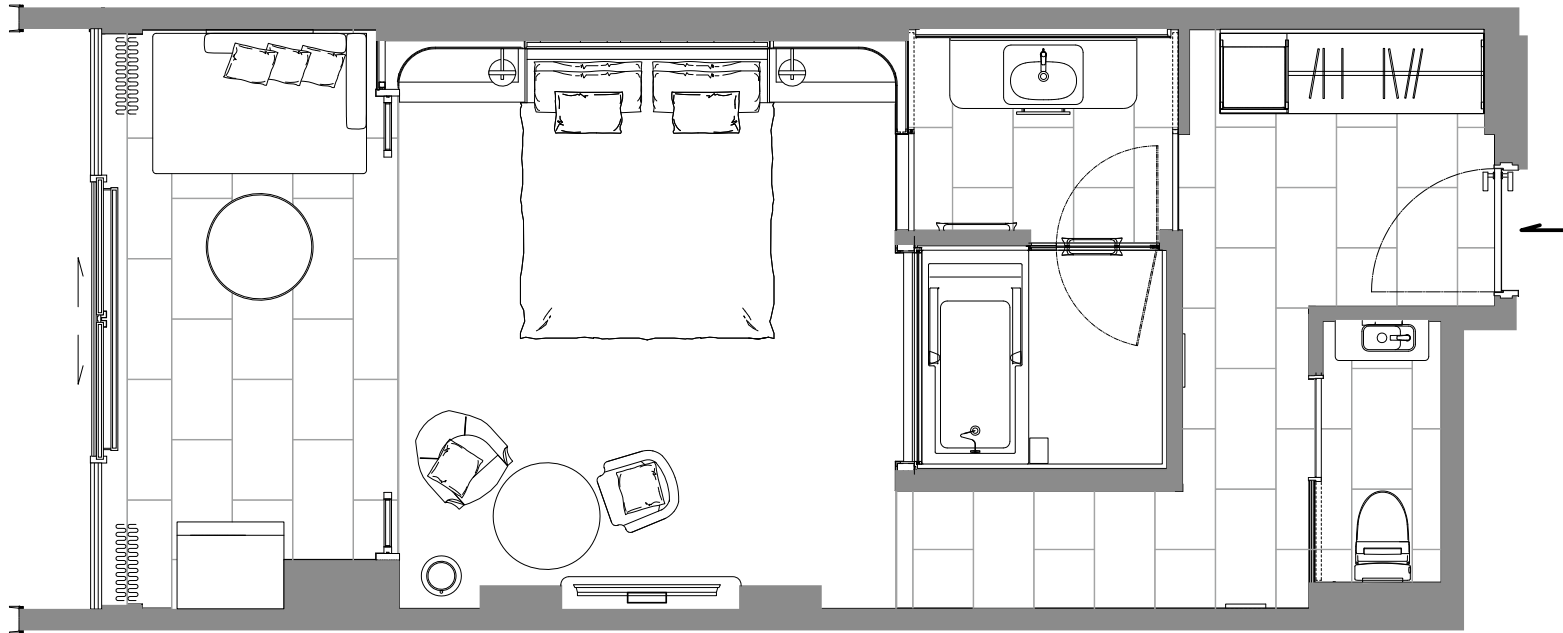

Classic Harbour View | Classic Minatomirai View

Room Size: 46m²

Bed Size: 1 Bed 180x200(cm)

Classic Harbour View | Classic Minatomirai View

Room Size: 46m²

Bed Size: 2Beds 120x200(cm)